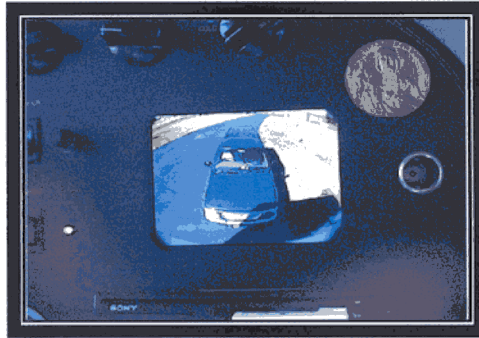

**Model 2162 installed in 1995 Foretravel Dash,
Area shown in monitor is up to 35' behind tow vehicle**