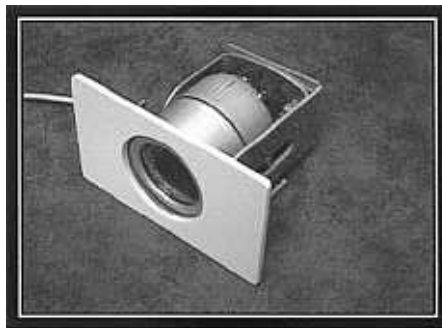

MODEL 2162 COLOR LCD
MODEL 2163 COLOR IR BACKUP CAMERA

PUT SOME COLOR IN YOUR COACH
UPDATE YOUR BLACK & WHITE SYSTEM TO COLOR

Designed by the original equipment manufacturer, Javelina Corporation now comes an upgrade kit to enhance your Foretravel Motor Home. This kit includes the Model 2162 Color LCD which is a drop in replacement for the AUDIT 700 and AUDIT 800 black & white CRT monitor in Foretravel year models 1995-2000, and the Model 2163 Color IR (see in the dark) camera.

With the Model 2163 you will receive a Model 2156 IR Color camera, a new white powder coated camera grill and the alodined bracket to mount the camera to the grill. Model 2156 is a state of the art Infrared camera with a 2.97mm wide angle lens. This camera will absolutely let you see in the dark, while giving you a larger field of vision than your present camera without the fish-eye look. Model 2163 is completely compatible with your AUDIT tank monitor computer. The camera bracket is also adjustable to allow for the best visibility.

The Model 2162 LCD 5.6" monitor easily slips into existing mountings to replace the old CRT monitor so that you may enjoy seeing objects the way they were meant to be seen... in COLOR! The Model 2162 LCD features a state of the art 506" diagonal LCD mounted into a frame which fits in place of the old black & white monitor. The installation gives you the same OEM in dash look you presently have, but in color. (The tank monitor graphics stay in black & white). The new color LCD is approximately 2 inches deep, (as opposed to 11.5 inched deep on the black & white monitor) and mounts on the same studs as the old monitor.

Combined, both systems upgrade your Motor Home to that of present day standards.

**Model 2162 installed in 1995 Foretravel Dash,
Area shown in monitor is up to 35' behind tow vehicle**

Model 2163 installed in 1995 Foretravel Motor Home